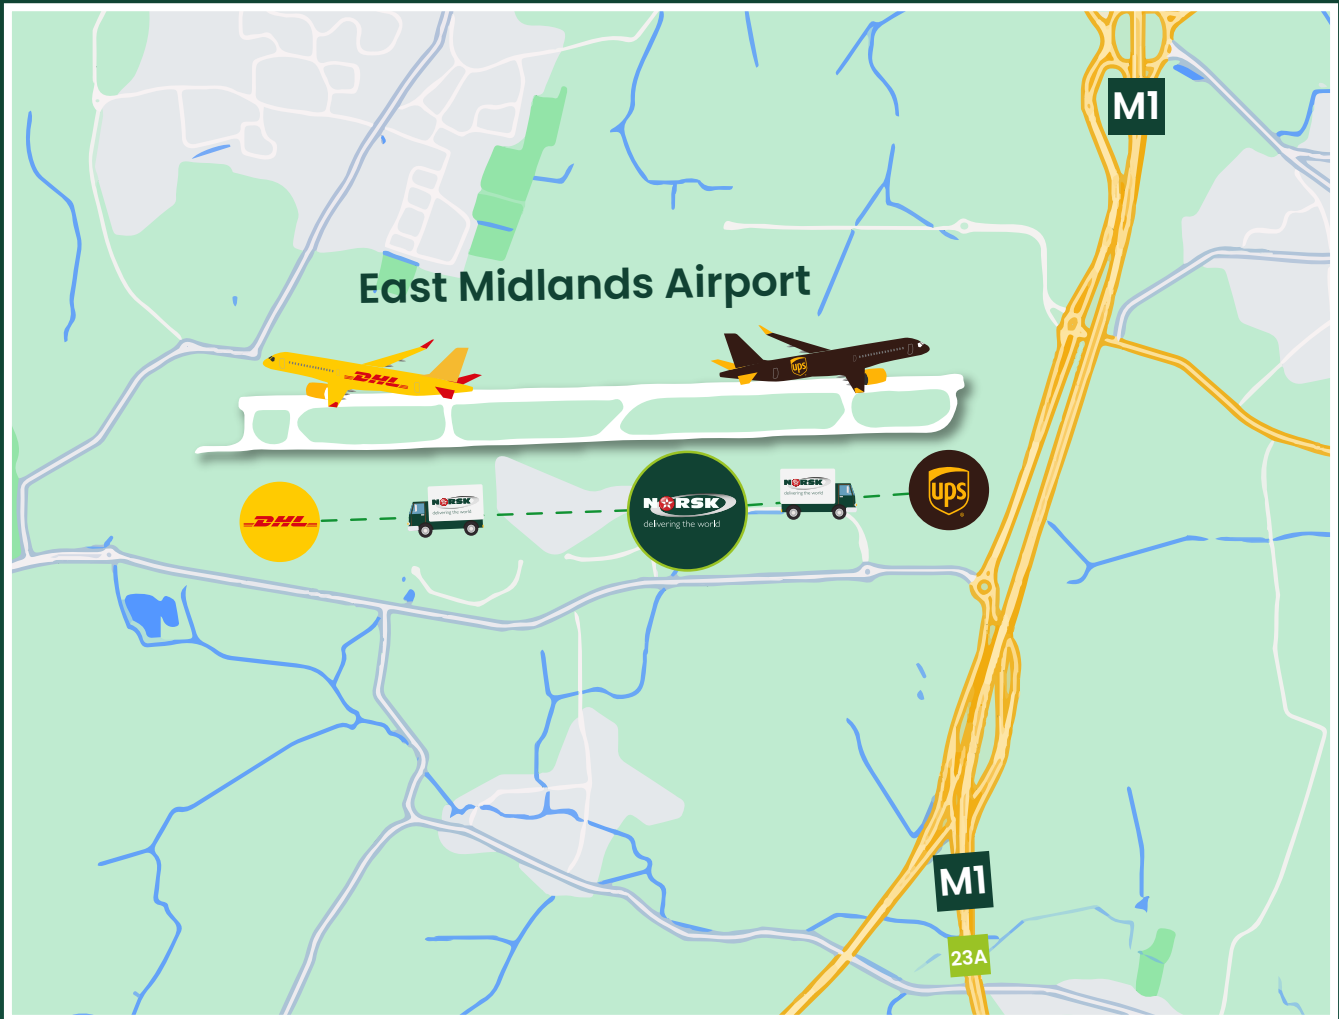

How can we help you?

Get in touch with us!

sales@norsk-global.com

Norsk (East Midlands)

Building 436,
Argosy Road,
East Midlands Airport,
Derby, DE74 2SA (M1 Junction 23A)

delivering the world