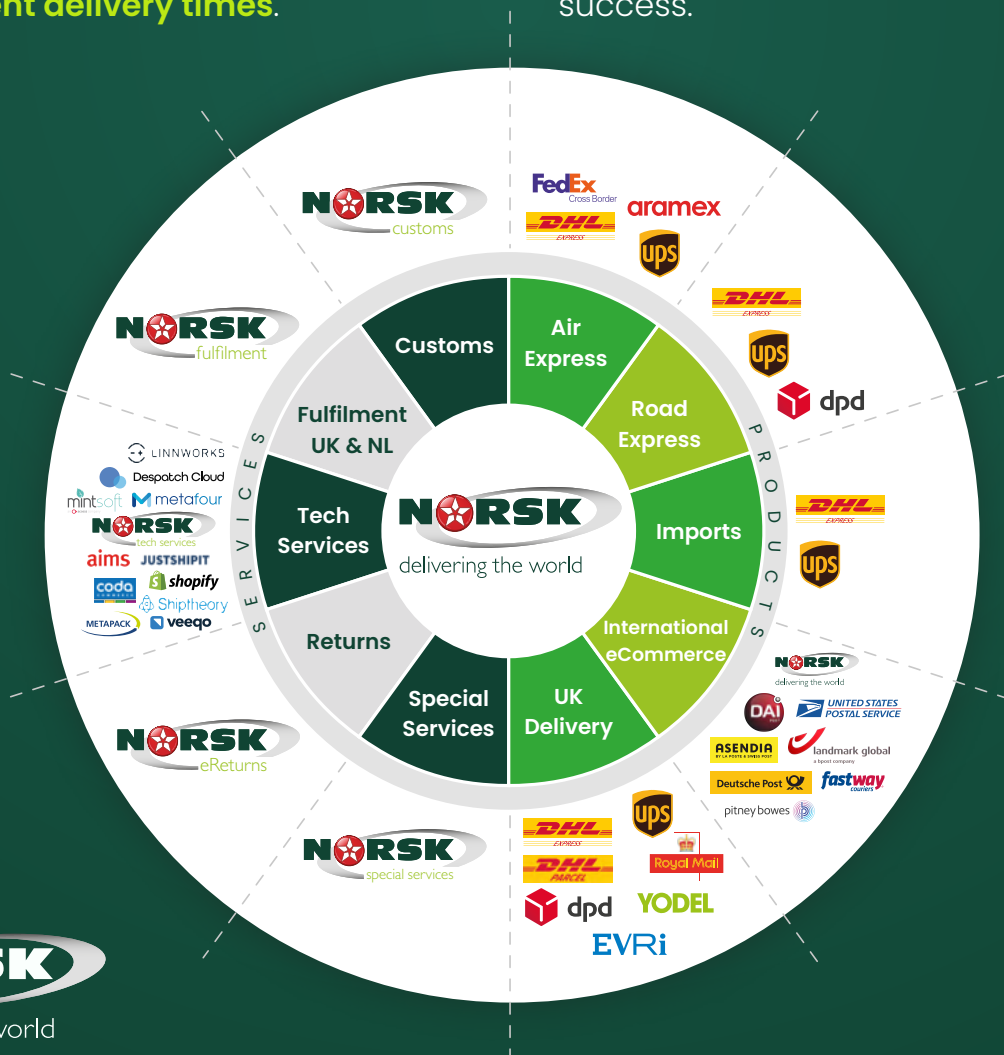

Norsk East Midlands Hub

is Now Fully Operational!

Norsk's new East Midlands Hub is now **fully operational** and ready to accept all your shipments. This will increase our capacity in the area, allowing us to better serve our customers in the region and beyond.

The East Midlands is an important location for logistics, with good **air and road connections**.

Our new hub is well-positioned to take advantage of these connections, providing our customers with **faster and more efficient delivery times**.

It is **strategically located within minutes** of DHL's and UPS's UK hubs. This means that we can offer our customers **the latest cut-off times for all their international shipments**, as well as access to a variety of other carriers and services. The investment in the new hub is in line with Norsk's growth plans to become the **"Wholesaler of Choice"**.

We are committed to providing our customers with the **best possible service**, adding value to their business and helping them on their journey to success.